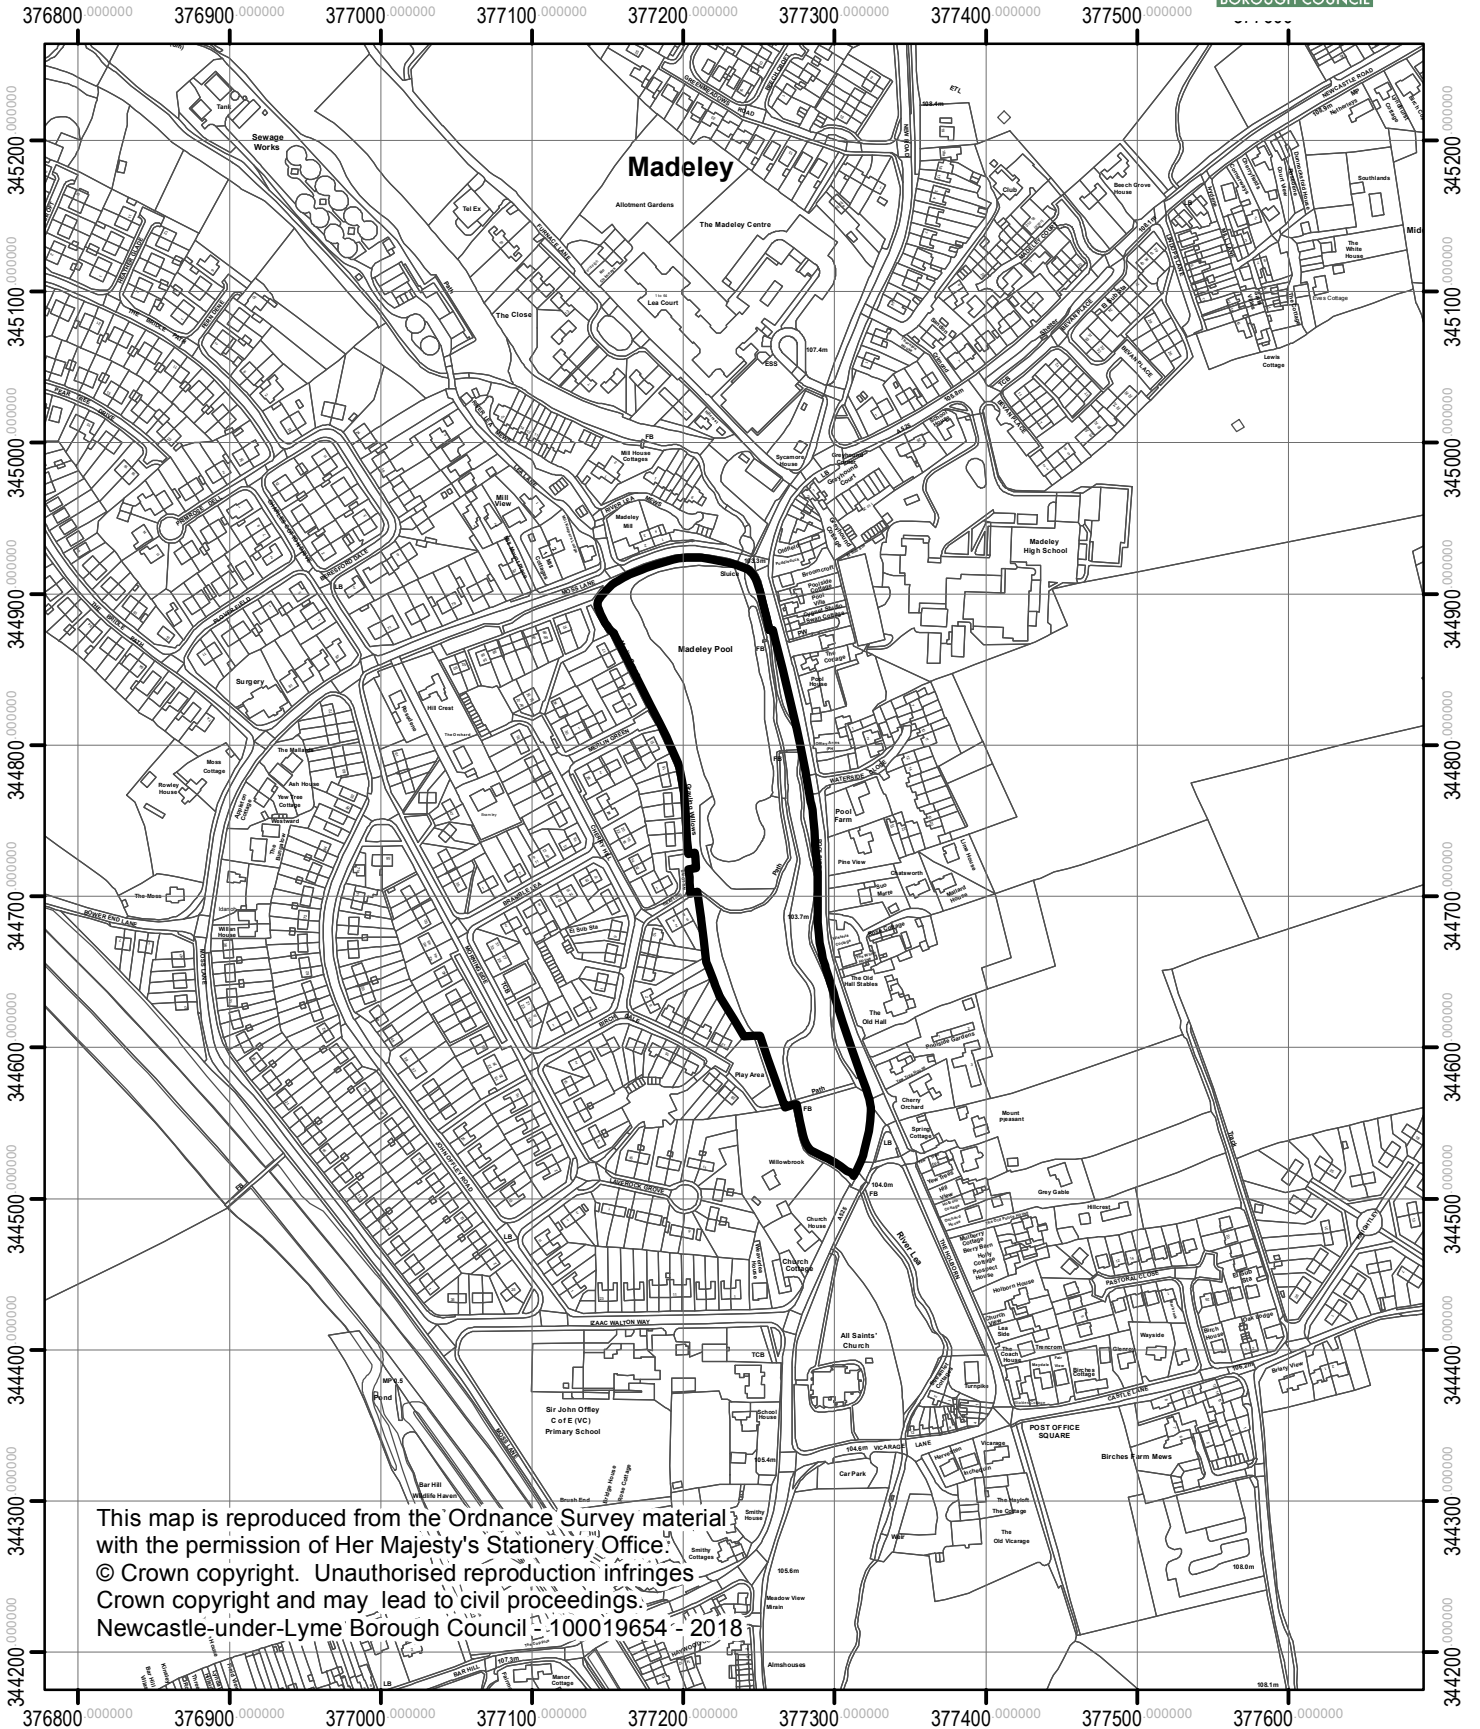

# Land Bordering Madeley Pool Madeley

This map is reproduced from the Ordnance Survey material with the permission of Her Majesty's Stationery Office.  
 © Crown copyright. Unauthorised reproduction infringes Crown copyright and may lead to civil proceedings.  
 Newcastle-under-Lyme Borough Council 100019654 - 2018